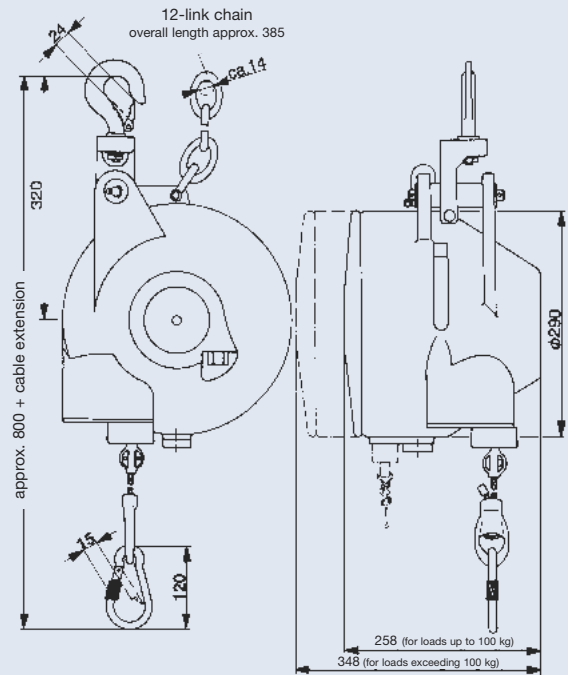

Type 7251 Heavy-Duty Zero Gravity Balancer

Design

1. **Suspension:** Safety hook, freely rotatable and swiveling; positionable
2. **Housing:** High-strength, sand-cast aluminum
3. **Housing cover:** High-strength, sand-cast aluminum
4. **Cable drum:** High-strength, sand-cast aluminum
5. **Cable:** High-strength steel cable with elastic cable stop buffer and screw-type spring hook for load suspension. The cable is continuously adjustable in length via a cable wedge. The lift or working range can be continuously adjusted (reduced) in addition via a cable clamp.
6. **Spring:** High-strength special suspension spring, encapsulated and riveted
7. **Type of bearing:** Ball bearings, closed on both sides
8. **Special feature:** Longer cable available on request.

Safety features:

- Tested for safety ("GS" label)
- Very rigid and highly impact-resistant aluminum housing
- Safety hook, freely rotatable and swiveling
- Overload protection due to cable extension limit stop
- Screw-type spring hook for load suspension
- Safety expansion chain as standard fall protection device
- Spring fracture safeguard as standard feature for all load ranges
- Integrated drum lock
- Ferrule for securing cable end (included in normal delivery)
- Freewheel device for protection against handling errors

Working ranges:

1. **Cable extension:** 3.0 m
2. **Cable stop buffer:** continuously adjustable

ID No.	Load Range (kg)	Cable Travel (m)	Dead Weight (kg)
7251 0800 01	15.0 - 25.0	3.0	25.0
7251 0800 02	25.0 - 35.0	3.0	26.0
7251 0800 03	35.0 - 50.0	3.0	27.0
7251 0800 04	50.0 - 65.0	3.0	28.0
7251 0800 05	65.0 - 80.0	3.0	29.0
7251 0800 06	80.0 - 90.0	3.0	30.0
7251 0800 07	90.0 - 100.0	3.0	32.0
7251 0800 08	100.0 - 115.0	3.0	41.8
7251 0800 09	115.0 - 130.0	3.0	43.2
7251 0800 10	130.0 - 140.0	3.0	44.6
7251 0800 11	140.0 - 150.0	3.0	46.0
7251 0800 12	150.0 - 170.0	3.0	46.4
7251 0800 13	170.0 - 180.0	3.0	46.7
7251 0800 14	180.0 - 190.0	3.0	47.0
7251 0800 15	190.0 - 200.0	3.0	47.3